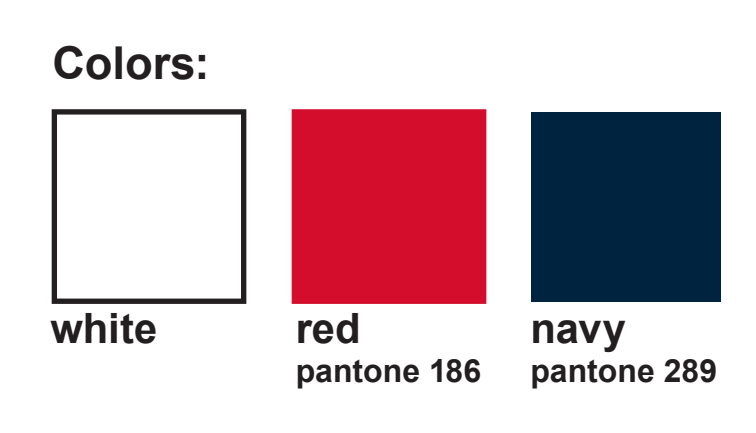

MILL RIVER MINUTEMEN
 Fonts: *Bondoni MT Black Italic*
 ABCDEFGHIJKLMNOPQRSTUVWXYZ
 abcdefghijklmnopqrstuvwxyz1234567890
 !@#\$%^&'()*_+={}|:~`<.>./

SPORT SPECIFIC DESIGNS